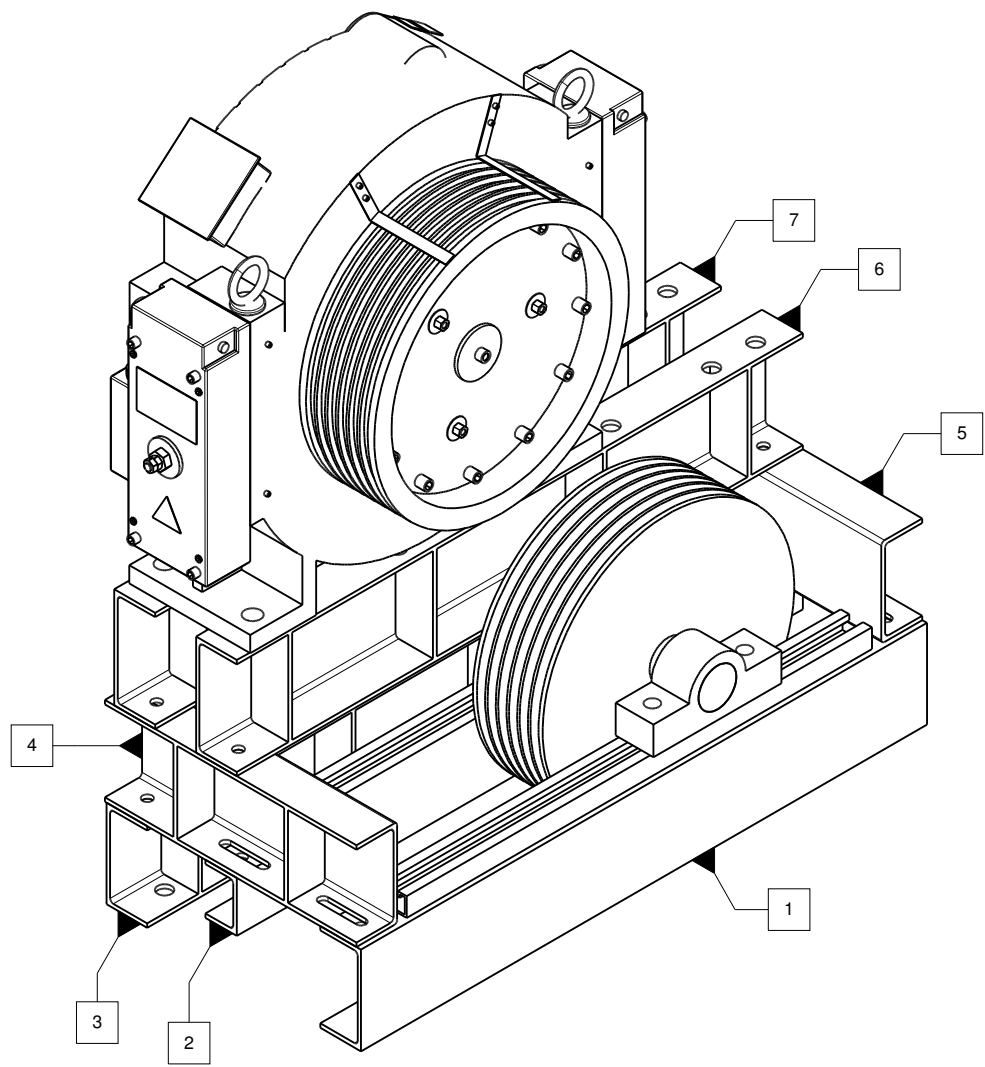

A
B
C
D
E
F

A
B
C
D
E
F

Itemref	Quantity	Material: Aluminium	Article No./Reference		
Drawn by T.J	Checked by	Approved by - date	File name	Date 2017-09-01	Scale 1:9
			Maskinstativ 103-02 / Motor 103-08 / Drivskiva 400Ø 6 Linor		
			Edition 2	Sheet 1/1	