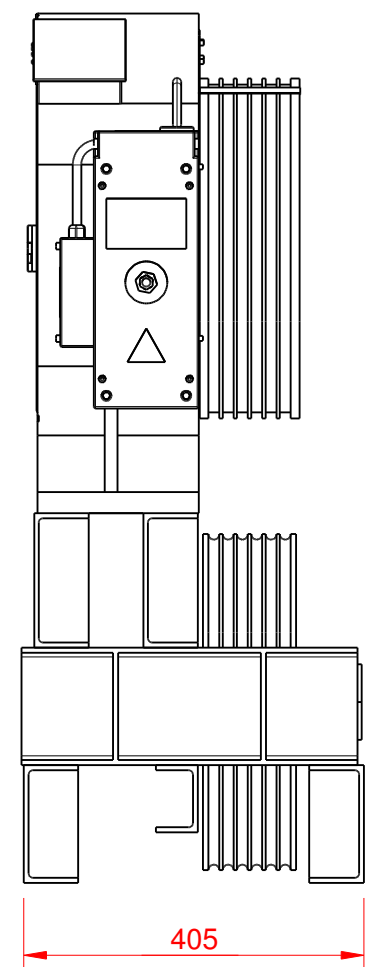

A
B
C
D
E
F

A
B
C
D
E
F

Itemref	Quantity	Material: Aluminium	Article No./Reference		
Drawn by T.J	Checked by	Approved by - date	File name	Date 2017-09-01	Scale 1:9
			Maskinstativ 103-02 / Motor 103-08 / Drivskiva 400Ø 6 Linor		
			Edition 2	Sheet 1/1	