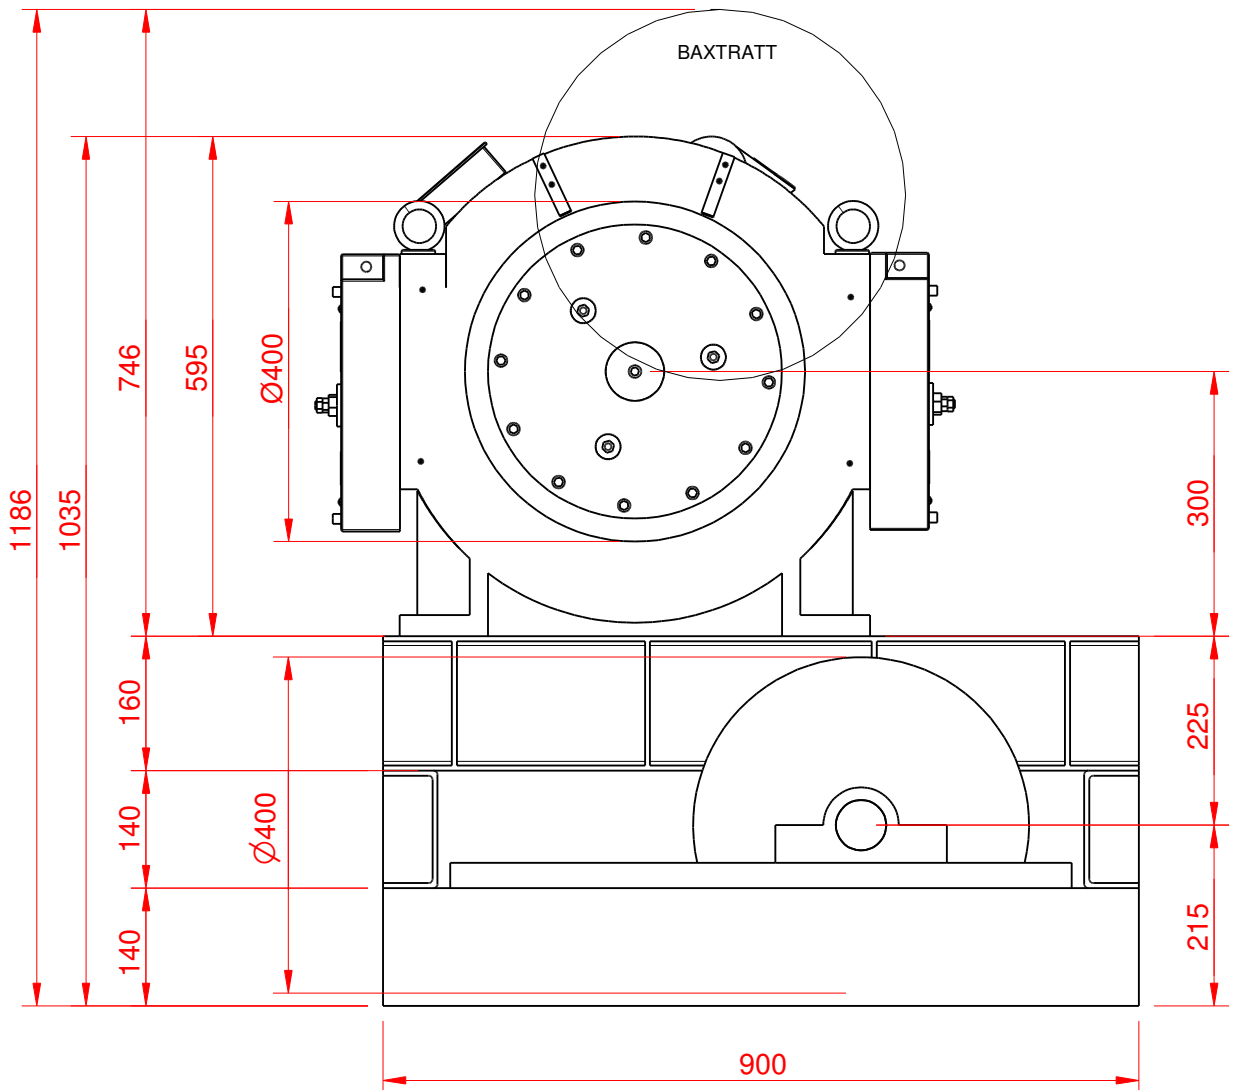

A
B
C
D
E
F

A
B
C
D
E
F

Itemref	Quantity	Material: Aluminium	Article No./Reference		
Drawn by T.J	Checked by	Approved by - date	File name	Date 2017-09-01	Scale 1:9
			Maskinstativ 103-02 / Motor 103-08 / Drivskiva 400Ø 6 Linor		
			Edition 2	Sheet 1/1	